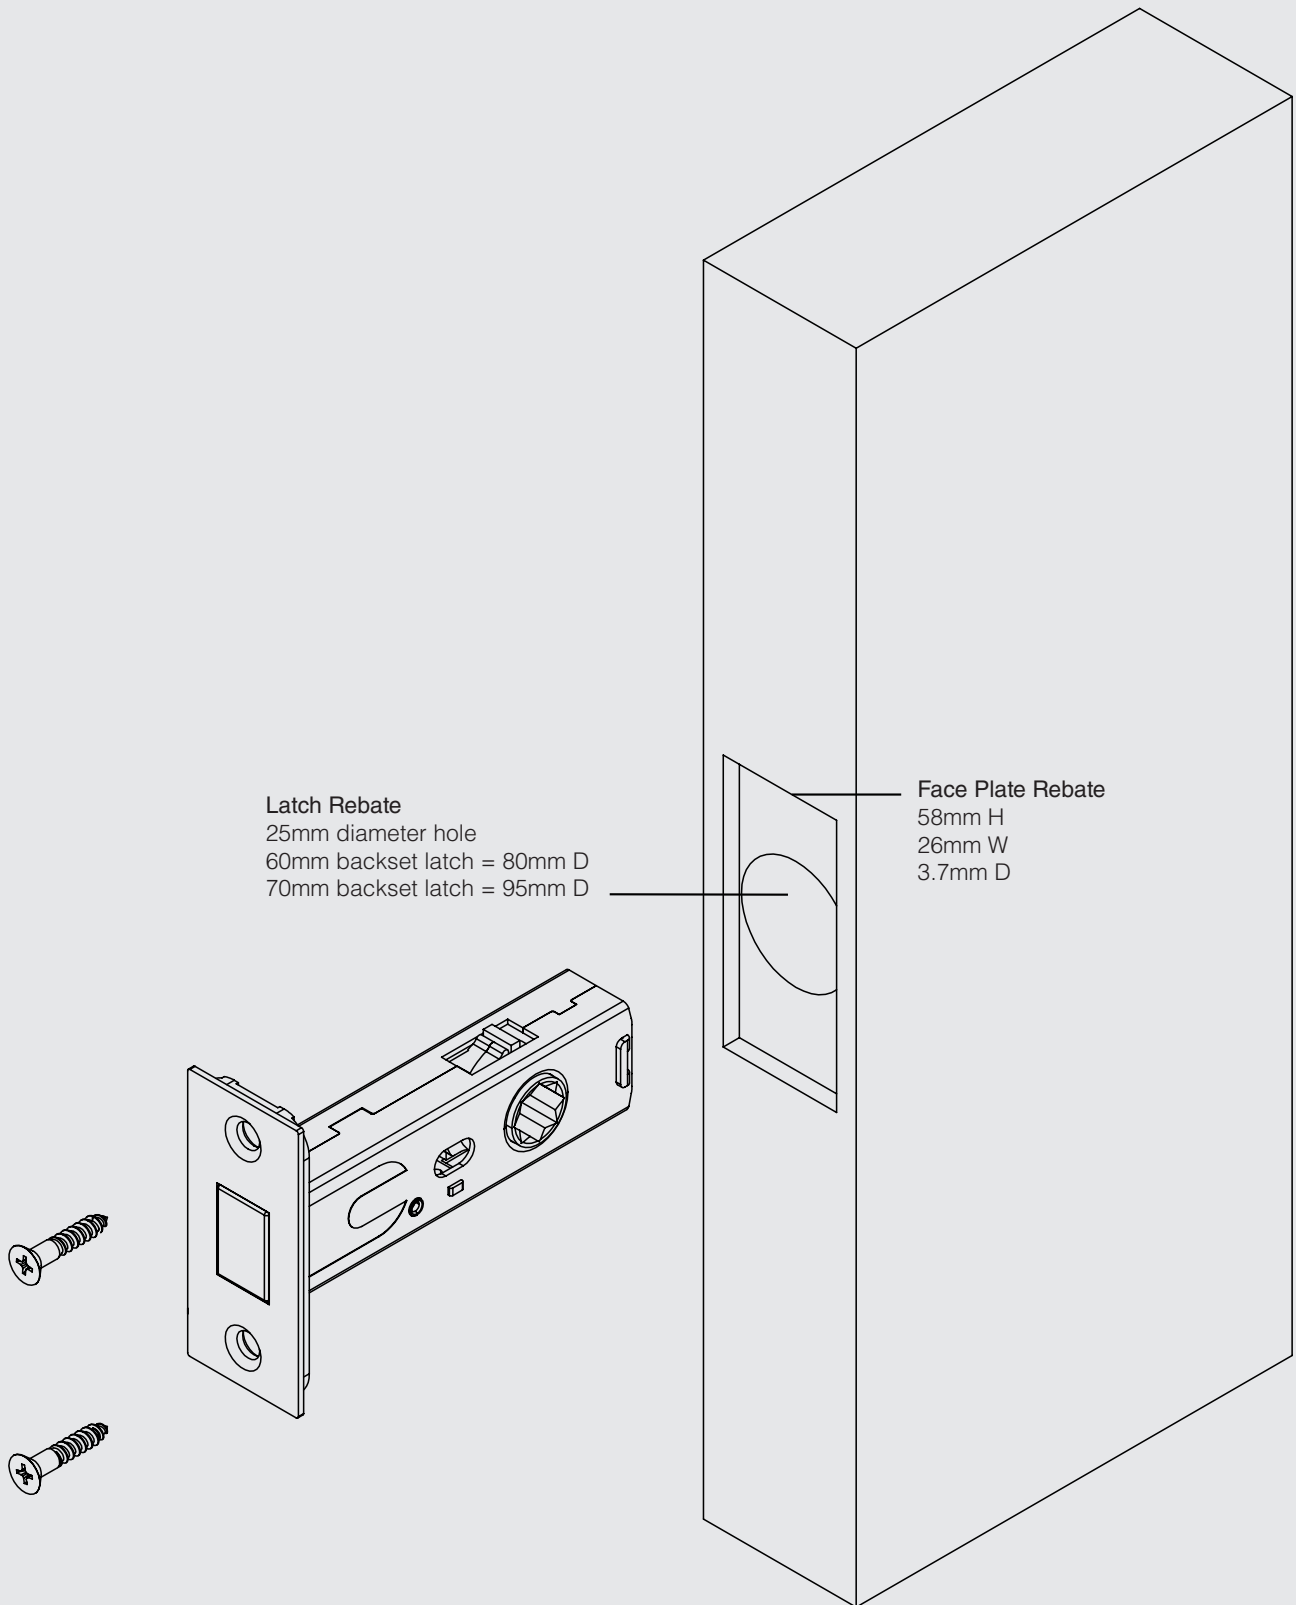

MAGENTIC LATCH

Product codes: 1444, 1445, 1446, 1447

**Latch and Face Plate Rebate
for Magnetic Latch**

MAGENTIC LATCH

Product codes: 1444, 1445, 1446, 1447

**Strike Face Plate and Dust Box
Rebate for Magnetic Latch**