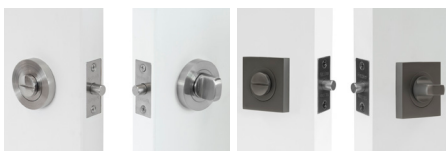

- > Fitted to your door using Windsor's rapidFIT installation system, increasing both install speed and overall strength
- > Suits 48mm drillout
- > Small 54mm screw-on rose with concealed fixings
- > Matching accessories available for all finishes
- > Can be used externally
- > Solid zinc alloy construction

Sliding Door Hardware

Flush Pulls

5317-BLK, BN, GN, 126mm x 42mm
5318-BLK, BN, GN, 158mm x 42mm
5319-BLK, BN, GN, 190mm x 42mm

Cavity Suite Ultra

5401-BLK, BN, GN, Passage Set
5402-BLK, BN, GN, Privacy Set
5403-BLK, BN, GN, Locking Set

Cavity Suites

5326-BLK, GN, SS, Passage Kit
5327-BLK, GN, SS, Privacy Kit

5330-BLK, GN, SS, Passage Kit
5331-BLK, GN, SS, Privacy Kit

Edge Pulls

5333-BLK, GN, SS
29mm square

Radius Hinge

5904-BLK, GN, SS
89mm x 60mm
Stainless Steel loose pin