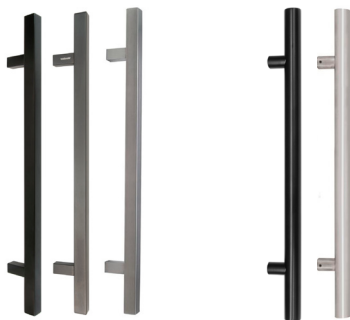

Entrance Kits

Square Profile

1231-BLK, GN, SS DT Kit*
1371-BLK, GN, SS ML Kit**
7055-BLK, GN, SS Pulls only
600mm o/a

Round Profile

1232-BLK, SS DT Kit*
1370-BLK, SS ML Kit**
7026-BLK, SS Pulls only
600mm o/a