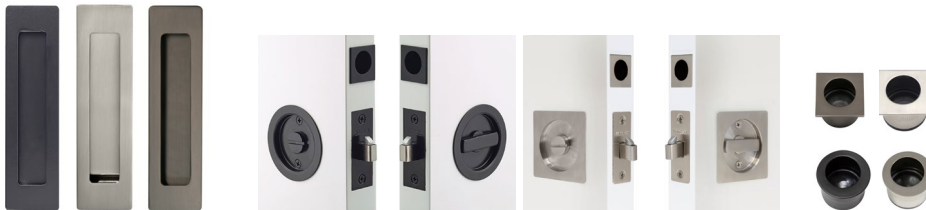

Sliding Door Hardware

Flush Pull

5317-BLK, BN, GN 126mm x 42mm
5318-BLK, BN, GN 158mm x 42mm
5319-BLK, BN, GN 190mm x 42mm

Cavity Suites

5326-BLK, GN, SS Passage Kit
5327-BLK, GN, SS Privacy Kit

Edge Pulls

5333-BLK, GN, SS
29mm square
5329-BLK, GN, SS
29mm Ø

Stair Rail Brackets

Vulcan Stair Rail Brackets

5352-BLK, BN (pic), GN
(BN showing flat mount adaptor)

Suits 40-50mm diameter rail.
Design exceeds standard NZS/AS
1657:1992.

Radius Hinge

5904-BLK, GN, SS
89mm x 60mm
Stainless Steel loose pin