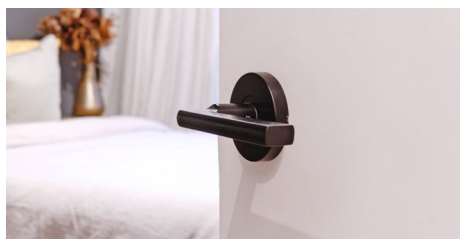

- > Large 67mm* press-on rose – ideal for both new and retrofitting applications
- > Suits 54mm drillout
- > Matching accessories available for all finishes
- > Latch guide prongs on levers for fast and simple installation and added strength on the door

- > Single direction lever action
- > Solid aluminium construction
- Hydra Entrance Set is 70mm rose

- > Dummy Lever - Includes single Lever and 1152 Dummy Mount
- > Passage Set - Includes Levers and 1357 Tubular Latch - 60mm b/s
- > Integrated Privacy Set - Includes Levers and 60mm b/s Tubular Privacy Latch
- > Entrance Set - Includes Levers and 60mm-70mm adjustable Entrance Tubular Latch